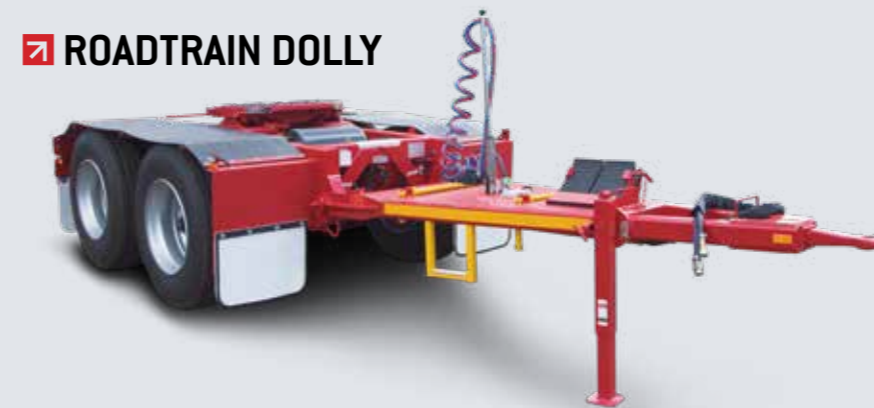

FLAT TOP & DROP DECK TECHNOLOGY...

TRUST KRUEGER

➤ HEAVY DUTY
FLAT TOP
DROP DECK

➤ HEAVY DUTY
FLAT TOP
ROADTRAIN

➤ FLAT TOP STANDARD

➤ ROADTRAIN DOLLY

➤ FLAT TOP
EXTENDABLE

➤ NEW 2020 MODEL RELEASE